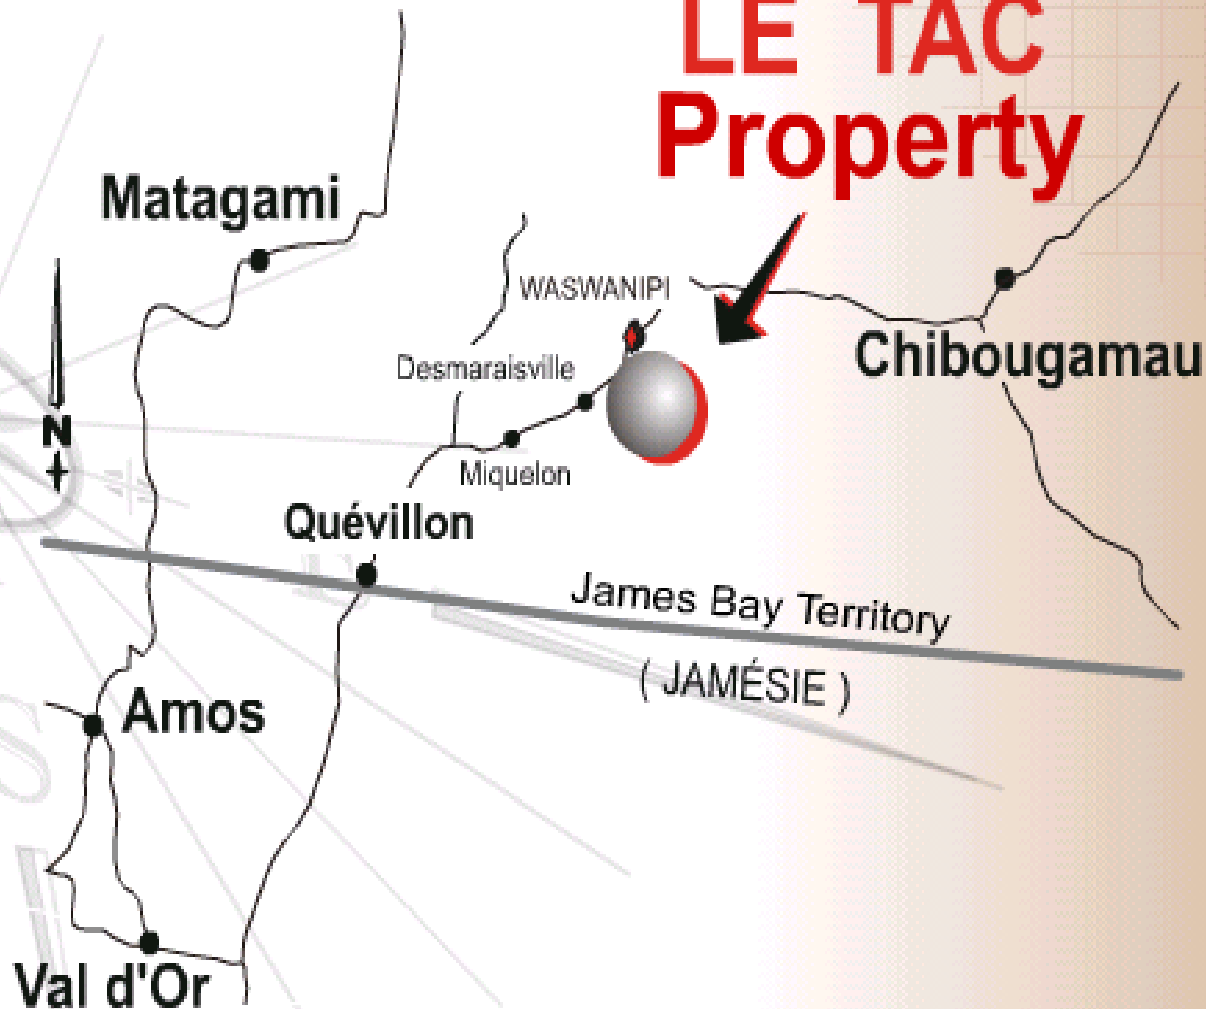

Location

Le Tac
(Polymetalic)

The Le Tac property is located 95 Km north of Lebel-sur-Quévillon and 20 Km south of Desmaraisville, Quebec.

**LE TAC
Property**

Corporation minière

Niogold
Mining Corp.